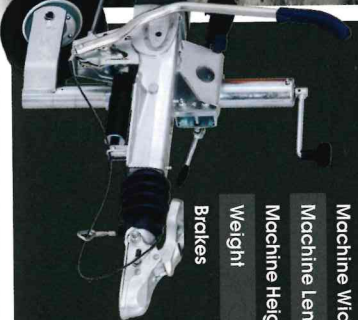

ST6

THE ORIGINAL ICON

The first and famous Forst Woodchipper. This is the machine which set new standards in the 6" Woodchipper market and gave Tree Surgeons & Contractors the opportunity to discover performance and true value. You might call this the ultimate

6" woodchipper – in fact our customers do. There is nothing holding this machine back, it delivers a performance to astound you and levels of quality and durability to stand the test of time.

Feed Roller Aperture	6" x 8" (150 x 200mm)
Feed Roller System	ForstGrip Feed Roller System
Flywheel System	Open Top Flywheel (640 x 25mm) Twin 8" Blades
Engine	Kubota Diesel (V1505) 35hp
No Stress System	Autointelligence No Stress Device
Feed System	Autointelligence Fully Water & Vibration Proof Touch
Fuel Capacity	30 Litres
Noise Level	Lwa 122dB
Machine Width	1300mm
Machine Length	3577mm
Machine Height (Chute On)	2297mm
Weight	955kg
Brakes	Fully Braked Chassis & Handbrake

LED Lights

1. LED lights as standard – will operate on either 12 or 24 Volt systems. Eliminates the problem of bulb failure.

Cast Lockable Hitch

2. Fitted as standard – robust towing gear with easy to use and secure hitch.